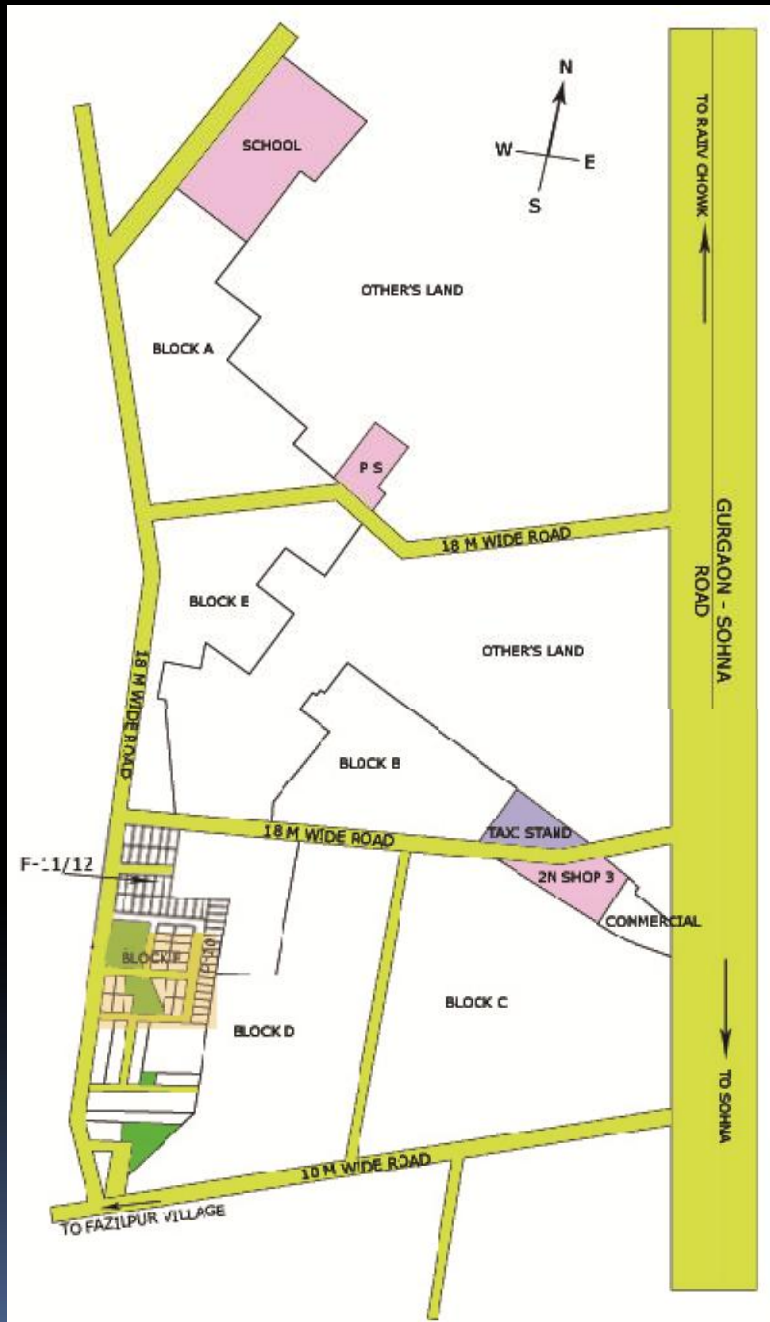

Come, have a new beginning.

GPS

ENTRY TOWARDS SOHNA ROAD,
GURGAON

KEY PLAN

So easy... So convenient to reach

The strategic location of Vipul World is another of its greatest Attraction. Near to Sohna road & NH8, puts you just A short drive from every major destination like Railway station, Metro Station, Bus Stand, Markets & Malls.

GPS

SITE PLAN

F-11/12, Vipul world, Sohna road, Gurgaon, 3BHK flats with natural ventilation & have features with

Own parking & Guest parking, landscape green area, Terrace Garden with Open GYM, Seating, Walkway.