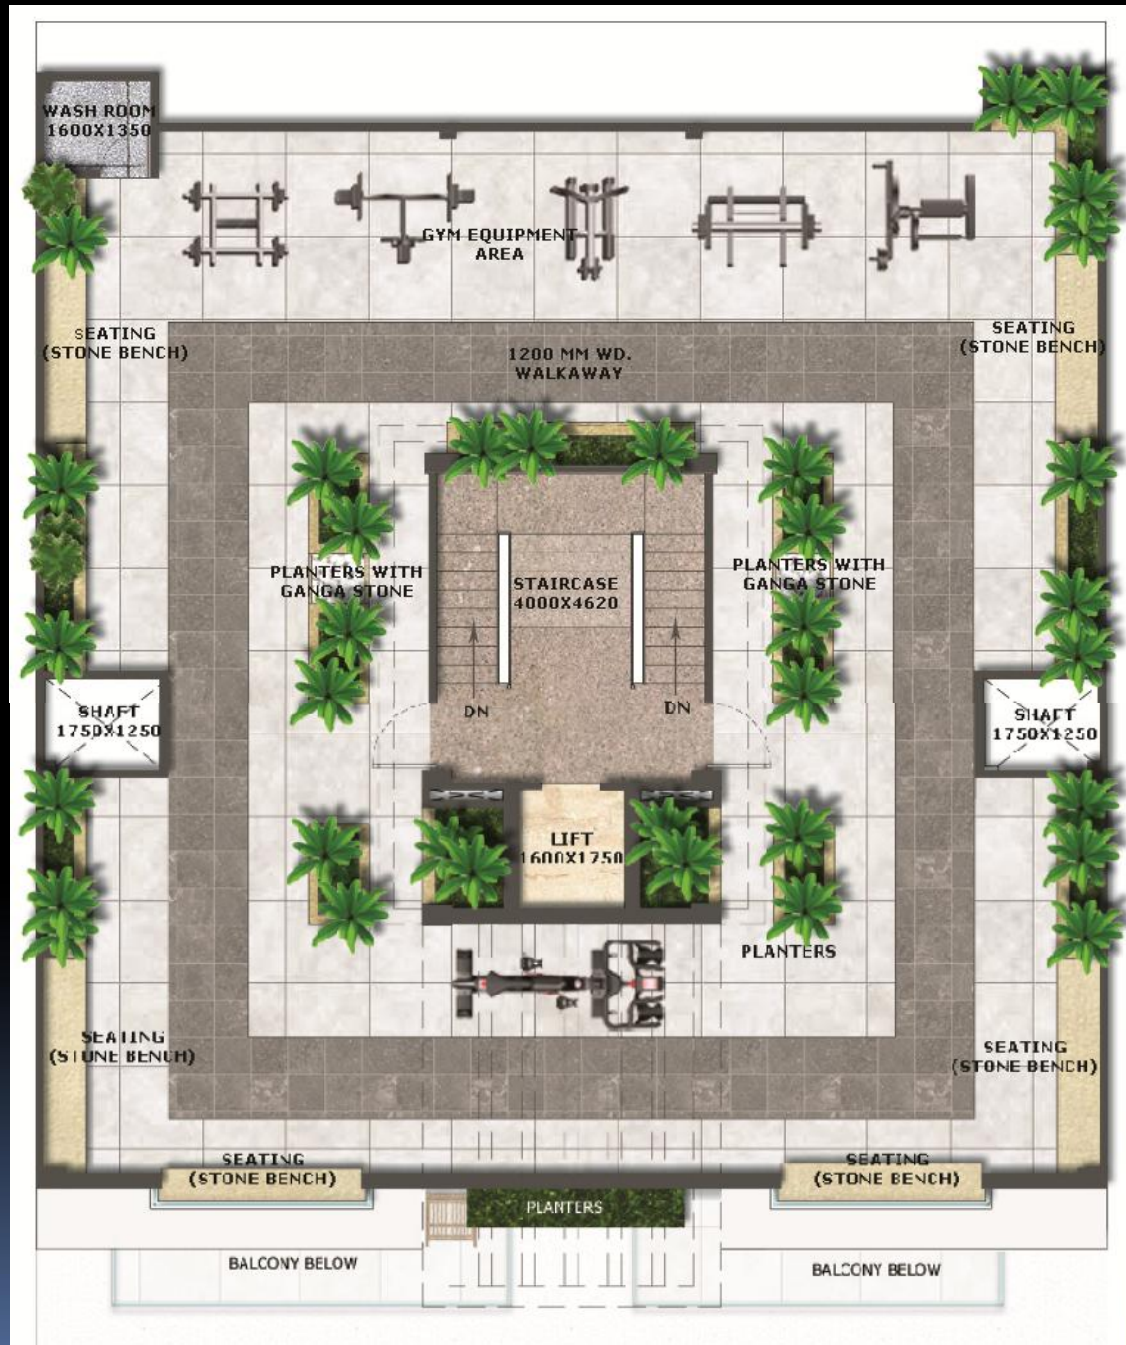

GPS

SITE PLAN

F-11/12, Vipul world, Sohna road, Gurgaon, 3BHK flats with natural ventilation & have features with

Own parking & Guest parking, landscape green area, Terrace Garden with Open GYM, Seating, Walkway.

All the basic amenities as Hospitals, Schools, Restaurants & Shopping Centre etc are nearby & Convenient to reach.

STILT FLOOR, PROVIDES
CAR PARKING,
GUARD ROOM

STILT FLOOR PLAN

3 BHK Flat
PER FLAT AREA-
1387 SQFT

**FIRST TO FOURTH FLOOR
(TYPICAL FLOOR PLAN)**

AT TERRACE FACILITIES
ARE LIKE OPEN GYM,
LANDSCAPING,
AND OUTDOOR SEATINGS

TERRACE

Living room

Floor
Walls
Ceiling

Tiles
Pleasant shade of Plastic Paint
OBD Paint