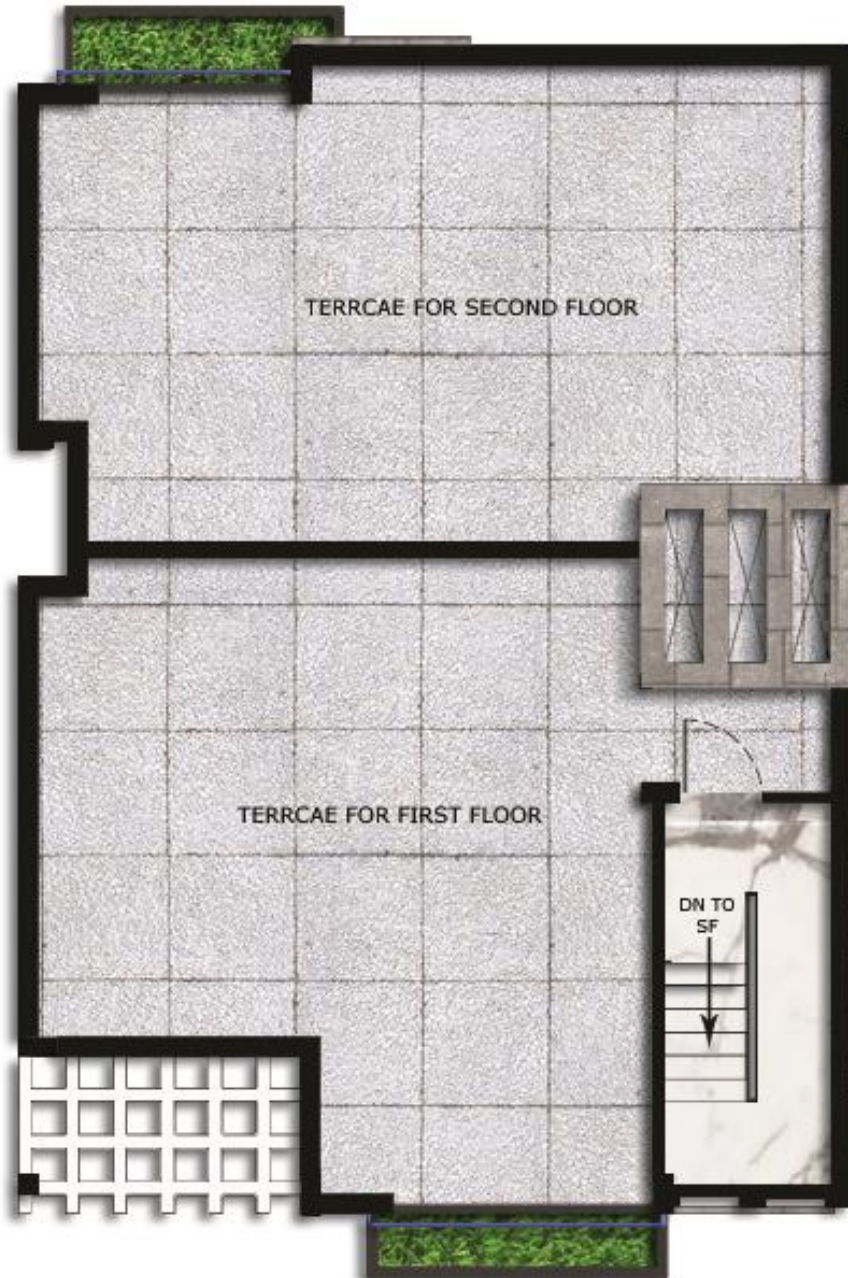

This society doles out a series of Desired residential services for its habitats.

3 BHK Flat
Super area= 1500 sqft
Open area= 542 sqft

FEATURES:

Front & Rear green lawns
Car parking- 1+1

GROUND FLOOR

3 BHK Flat
Super area= 1732 sqft
Front Terrace= 732 sqft

FEATURES:

Terrace half part
Car parking- 1+1

FIRST FLOOR

3 BHK Flat
Super area= 1674 sqft
Rear Terrace= 732 sqft

FEATURES:
Terrace half part
Car parking- 1+1

SECOND FLOOR

Front Terrace= 732 sqft

Rear Terrace= 732 sqft

TERRACE

Living room

Floor
Walls
Ceiling

Imported marble
Pleasant shade of Plastic Paint
False ceiling & OBD Paint

Bedrooms

Floor
Walls
Wardrobe
Ceiling

Wooden flooring
Pleasant shade of Plastic Paint
Modular wardrobe
False ceiling & OBD Paints