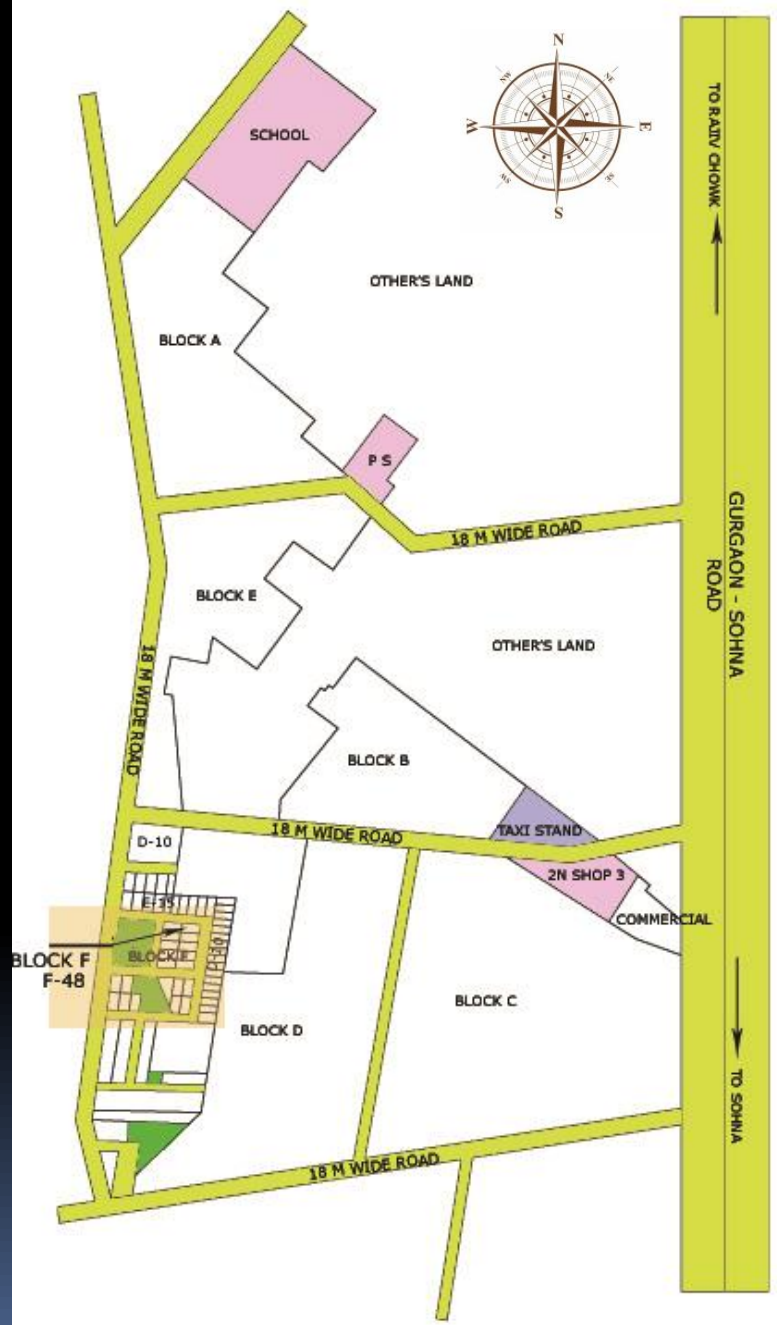

Come, have a new beginning.

ENTRY TOWARDS FAZILPUR
VILLAGE FROM GURGAON
SOHNA ROAD

KEY PLAN

So easy... So convenient to reach

The strategic location of Vipul World is another of its greatest Attraction. Near to Sohna road & NH8, puts you just A short drive from every major destination like Railway station, Metro Station, Bus Stand, Markets & Malls.

SITE PLAN

F-48, Vipul world, Sohna road, Gurgaon, 3BHK flats with natural ventilation & have features with Own parking & Guest parking, landscape green area, self terrace.

All the basic amenities as Hospitals, Gym & Spa, Schools, Restaurants & Shopping Centre etc are nearby & Convenient to reach.